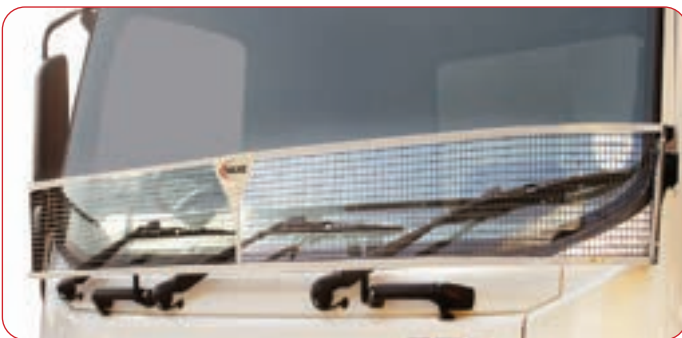

Part Number: ISUZU NDT BTB

Part Number: NPR NPS NQR SSSG

Part Number: NPR NPS NQR BSG

Part Number	Description
ISUZU N SSTB	Isuzu N-series (NPR275, 300 & 400 NPS 300 NQR 500) polished stainless steel truck bar - 2017
ISUZU N BTB	Isuzu N-series (NPR275, 300 & 400 NPS 300 NQR 500) black coated stainless steel truck bar - 2017
ISUZU NDT SSTB	Isuzu N-series small cab double tube polished stainless steel truck bar - 2018
ISUZU NDT BTB	Isuzu N-series small cab double tube black coated stainless steel truck bar - 2018
NPR NPS NQR SSSG	Isuzu NPR, NPS, NQR stainless steel screenguard
NPR NPS NQR BSG	Isuzu NPR, NPS, NQR black coated screenguard