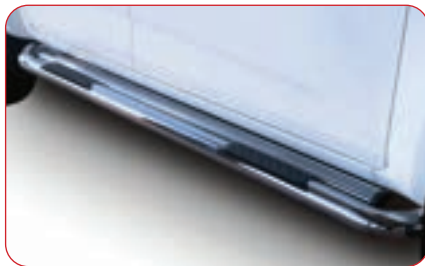

Part Number: 51057