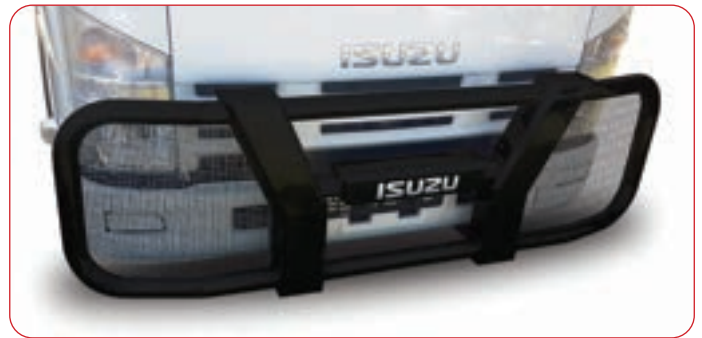

Part Number: ISUZU N BTB

Fits Models: NLR 150, NMR 250