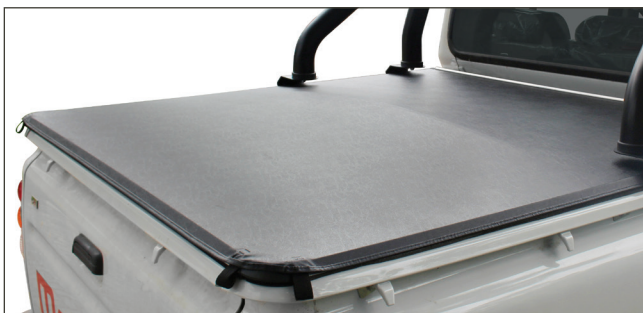

Part number

KAROO22DCRTSBB

Description

Mahindra PickUP black coated stainless steel RollaTop compatible sportsbar

Part number

KAROO22DCTCSBB

Description

Mahindra PickUP black coated stainless steel tonneaucover compatible sportsbar

Part number

KARODCRTSMB

Description

Mahindra PickUP black coated aluminium RollaTop

Part number

MANDPUPDCTCMLAB

Description

Mahindra PickUP double cab vinyl tonneau cover