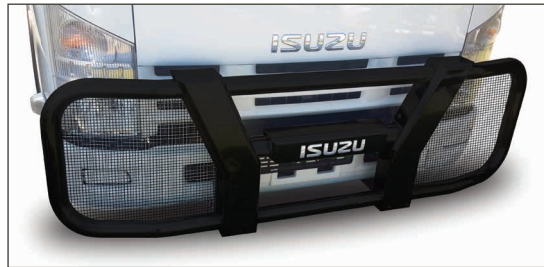

POLISHED AND BLACK COATED STAINLESS STEEL

FITS MODELS: NPR275, 300 & 400, NPS 300, NQR 500

Part Number
ISUZU N SSTB

Manual fit required

Description

Isuzu N-series (NPR275, 300 & 400 NPS 300 NQR 500) polished stainless steel truck bar - 2017

Part Number
ISUZU N BTB

Manual fit required

Description

Isuzu N-series (NPR275, 300 & 400 NPS 300 NQR 500) black coated stainless steel truck bar - 2017

FITS MODELS: NLR 150, NMR 250, NMR 250 SWB AMT, NMR 250 CREW AMT

Part Number
ISUZU NDT SSTB

Description

Isuzu N-series small cab double tube polished stainless steel truck bar - 2018

Part Number
ISUZU NDT BTB

Description

Isuzu N-series small cab double tube black coated stainless steel truck bar - 2018

Part Number
NPR NPS NQR SSSG

Description

Isuzu NPR, NPS, NQR stainless steel screenguard

Part Number
NPR NPS NQR BSG

Description

Isuzu NPR, NPS, NQR black coated screenguard