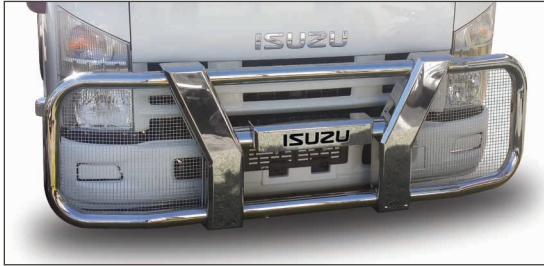

Part Number
ISUZU FRR DT SSTB

Description
Isuzu FRR 600 double tube polished stainless steel truck bar

Part Number
ISUZU FRR DT BTB

Description
Isuzu FRR 600 double tube black coated stainless steel truck bar

Part Number
ISUZU FSR DT SSTB

Description
Isuzu FSR Series 800, 750, FRR 550 double tube polished stainless steel truck bar

Part Number
ISUZU FSR DT BTB

Description
Isuzu FSR Series 800, 750, FRR 550 double tube black coated stainless steel truck bar

FITS MODELS: NPR275, 300 & 400, NPS 300, NQR 500

Part Number
ISUZU N SSTB DT

Description
Isuzu N-series (NPR275, 300 & 400 NPS 300 NQR 500) double tube polished stainless steel truck bar - 2017

Part Number
ISUZU N BTB DT

Description
Isuzu N-series (NPR275, 300 & 400 NPS 300 NQR 500) double tube black coated stainless steel truck bar - 2017

POLISHED AND BLACK COATED STAINLESS STEEL

FITS MODELS: NPR275, 300 & 400, NPS 300, NQR 500