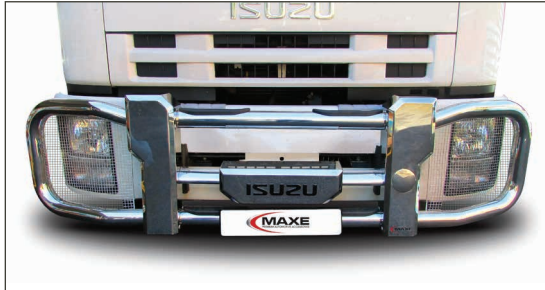

FITS MODELS: FS AND FX

POLISHED AND BLACK COATED STAINLESS STEEL

Part Number
ISUZU FSS

Description

Isuzu F - series (850,900,1200,1400) polished stainless steel truck bar - 2017