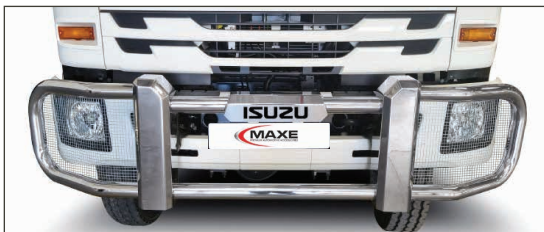

FITS MODELS: FTS 750 4X4

Part Number

ISUZUFTS7504X4SSTB

Description

Isuzu FTS750 4x4 polished stainless steel truck bar