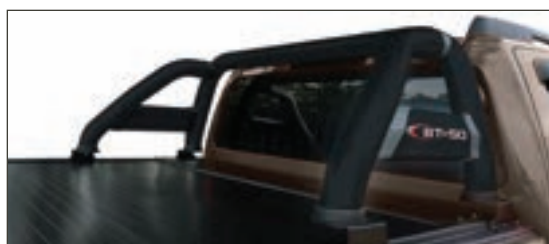

MLA BT50 BSB

Description

Mazda BT-50 double cab black coated stainless steel sportsbar with side tubes

Part Number

MLA-TCDC-BT50

Description

Mazda BT-50 double cab sportsbar compatible tonneau cover

Part Number